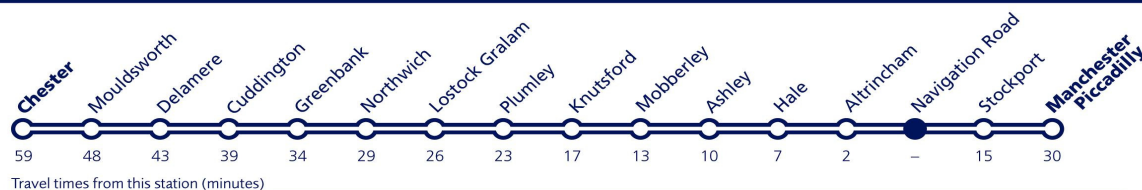

# Train times from Navigation Road

The Mid Cheshire Line

23 May 2010 - 5 September 2010

## Departure times from Navigation Road to Manchester