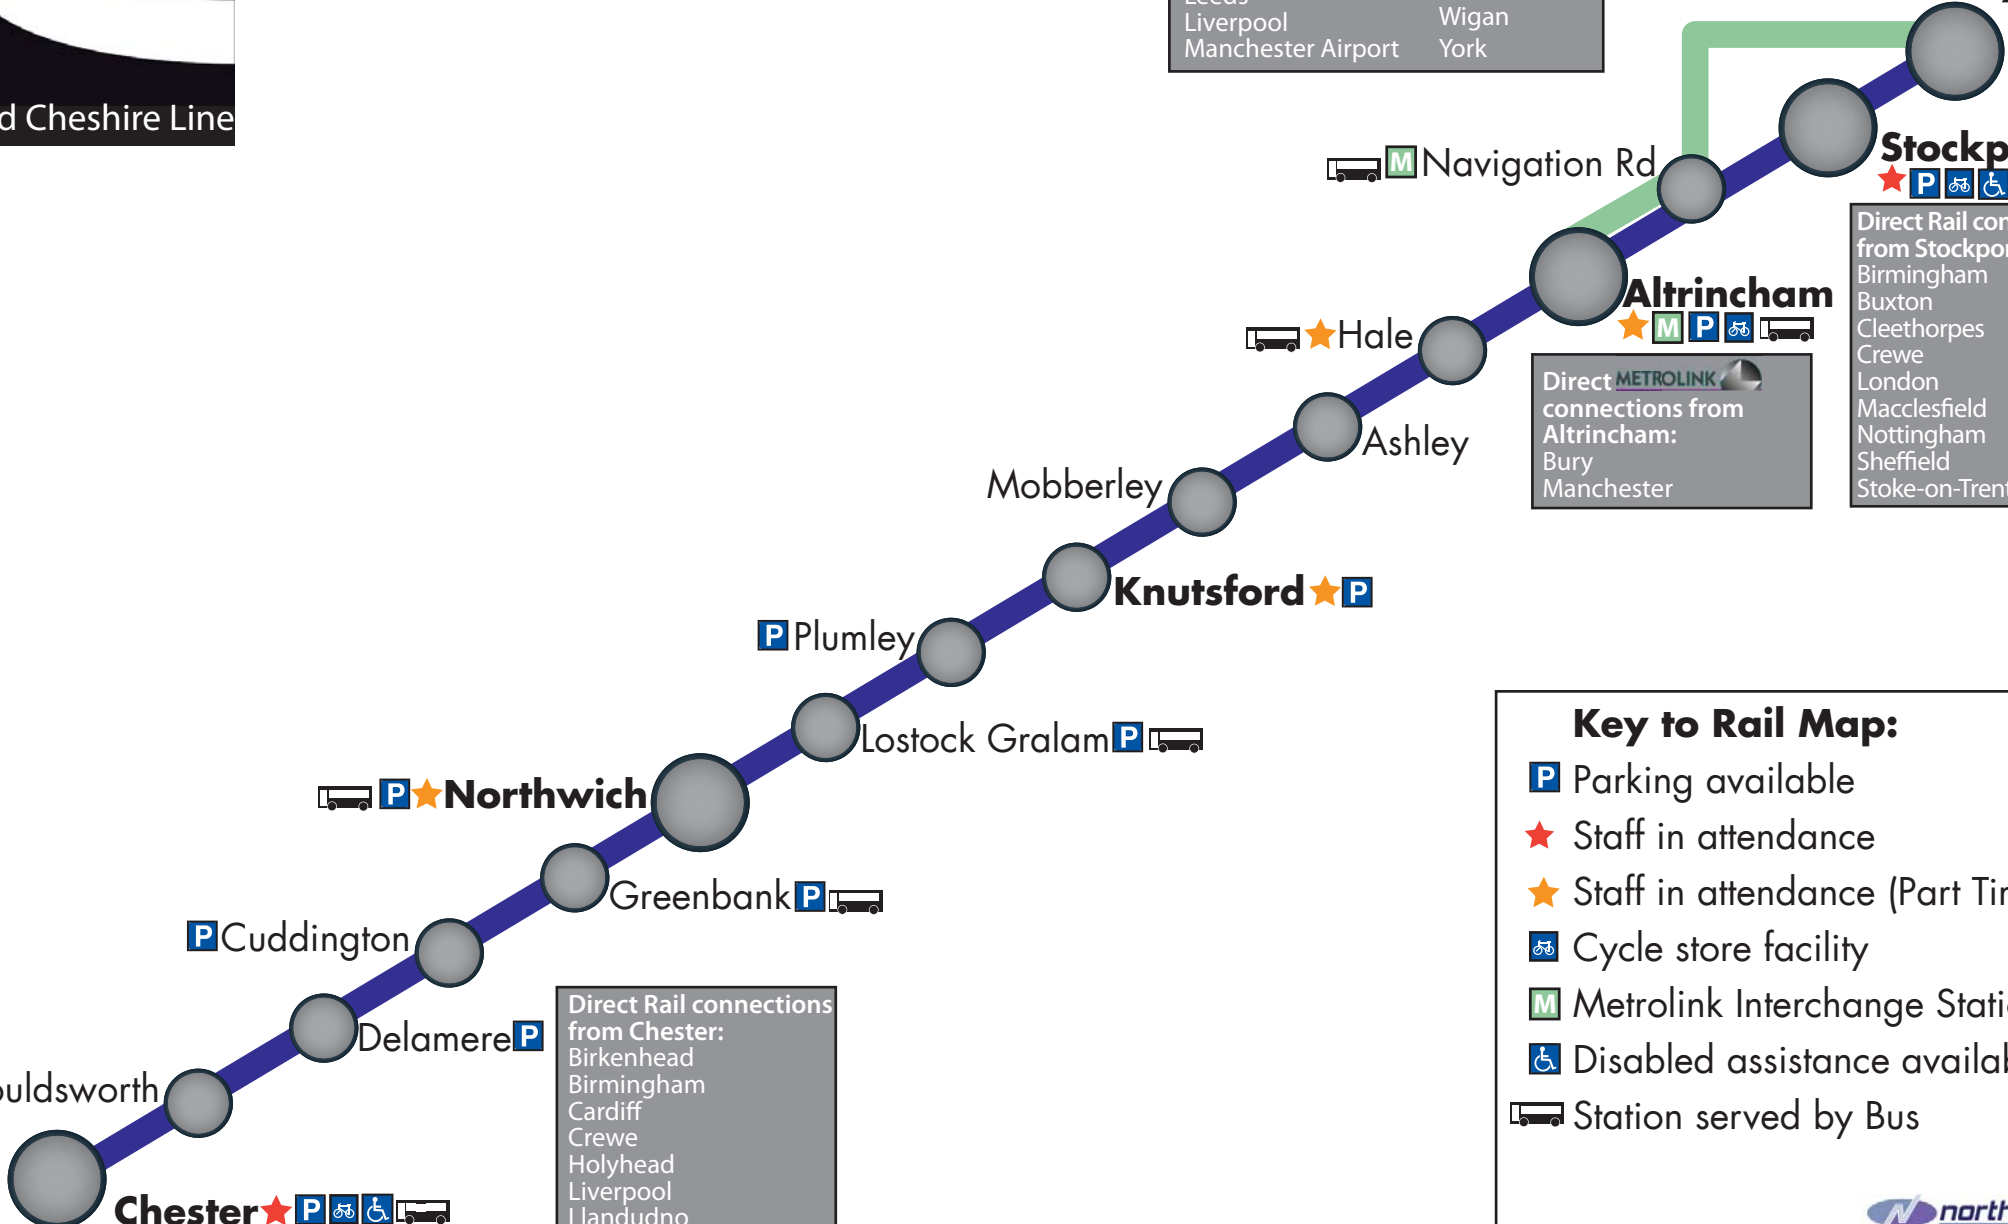

Mid Cheshire Line

**Direct Rail connections from Manchester Piccadilly:**  
 Barrow/Windermere Newcastle  
 Edinburgh Preston  
 Glasgow Southport  
 Glossop Warrington  
 Leeds Wigan  
 Liverpool Wigan  
 Manchester Airport York

**Manchester Piccadilly**  
 🚌 ♿ 🚲 P ★ M

**Stockport**  
 ★ P 🚲 ♿ 🚌

**Direct Rail connections from Stockport:**  
 Birmingham  
 Buxton  
 Cleethorpes  
 Crewe  
 London  
 Macclesfield  
 Nottingham  
 Sheffield  
 Stoke-on-Trent

**Direct METROLINK connections from Altrincham:**  
 Bury  
 Manchester

**Key to Rail Map:**

- P** Parking available
- ★ Staff in attendance
- ★ Staff in attendance (Part Time)
- 🚲 Cycle store facility
- M Metrolink Interchange Stations
- ♿ Disabled assistance available
- 🚌 Station served by Bus

**Chester** ★ P ♿ 🚲 🚌

PLEASE NOTE MAP NOT TO SCALE